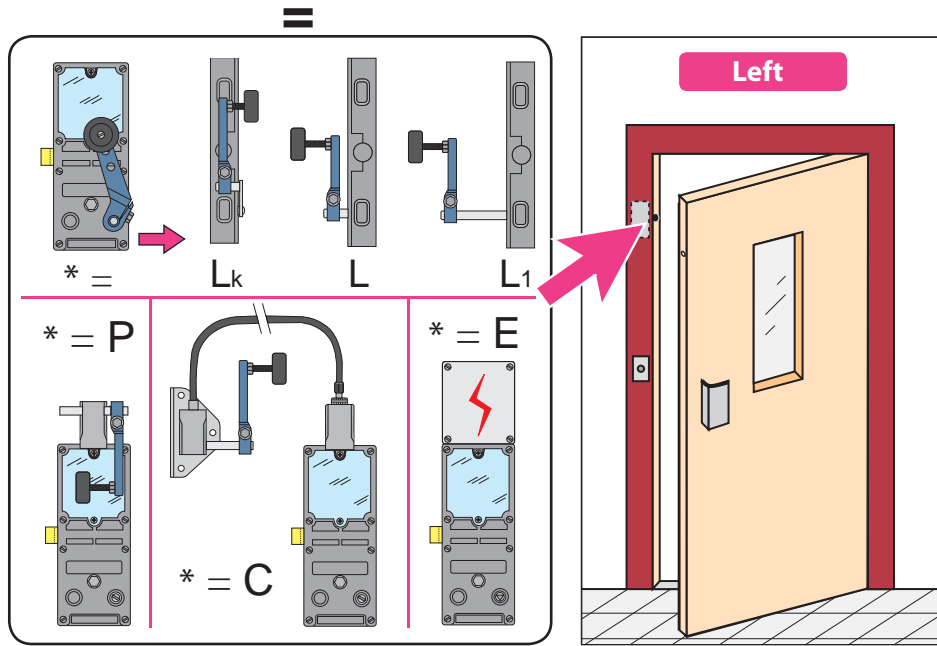

To replace :

Lock SE-7 (Schindler)

Substitution :

LR 180 * * SCH7 (prudhomme S.a.)

ref. : LR180 *G SCH-7

ref. : LR180 *D SCH-7

Mounting stages

GVR lock keeper mounting.

Lock keeper adjustment

Pin adjustment