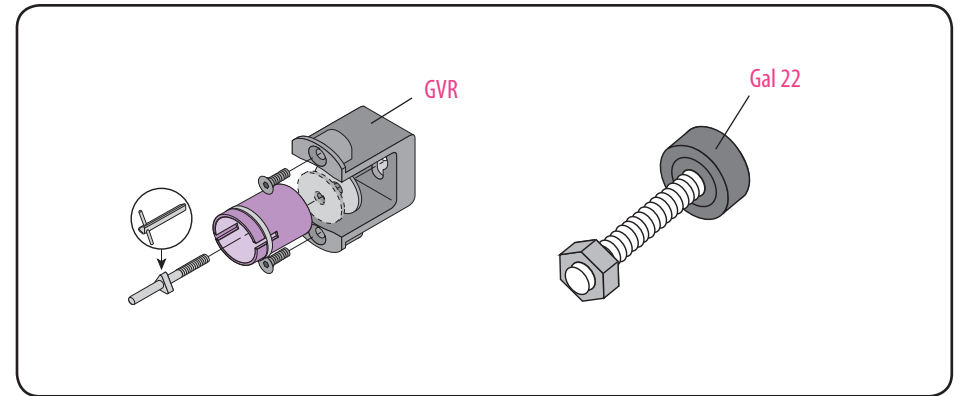

To replace :

Lock SE-7 (Schindler)

Substitution :

LR 180 * * SCH7 (prudhomme S.a.)

ref. : LR180 *G SCH-7

ref. : LR180 *D SCH-7

Mounting stages

GVR lock keeper mounting.

Lock keeper adjustment

Pin adjustment