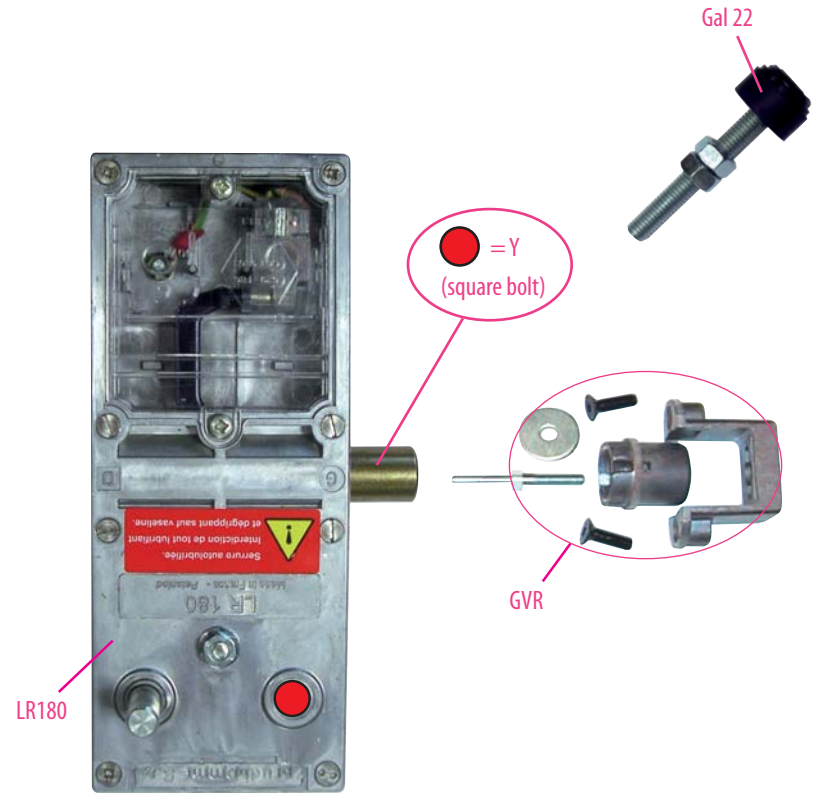

To replace :

Lock SE-7 (Schindler)

Substitution :

LR 180 * * SCH7 (prudhomme S.a.)

ref. : LR180 *G SCH-7

ref. : LR180 *D SCH-7

Mounting stages

GVR lock keeper mounting.

Lock keeper adjustment

Pin adjustment