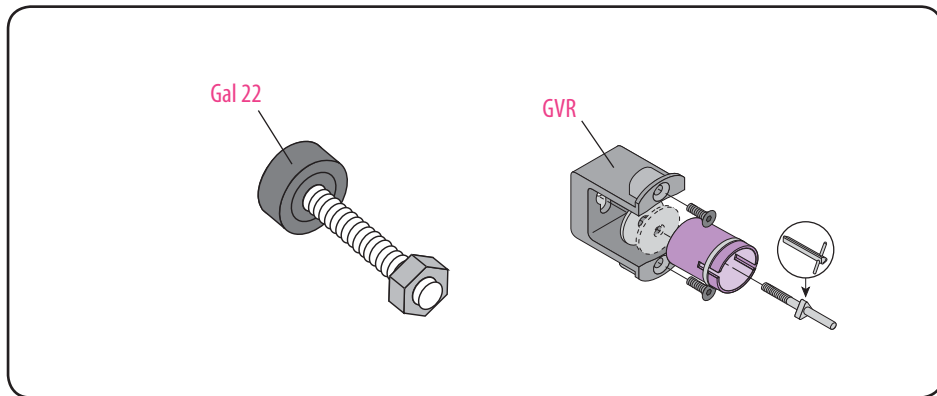

To replace :

Lock SE-7 (Schindler)

Substitution :

LR 180 * * SCH7 (prudhomme S.a.)

ref. : LR180 *G SCH-7

ref. : LR180 *D SCH-7

Mounting stages

GVR lock keeper mounting.

Lock keeper adjustment

Pin adjustment