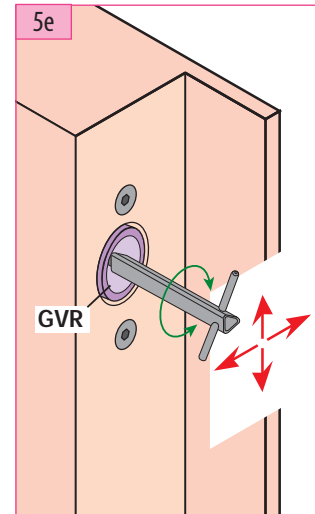

To replace :

Lock SE-7 (Schindler)

Substitution :

LR 180 * * SCH7 (prudhomme S.a.)

ref. : LR180 *G SCH-7

ref. : LR180 *D SCH-7

Mounting stages

GVR lock keeper mounting.

Lock keeper adjustment

Pin adjustment