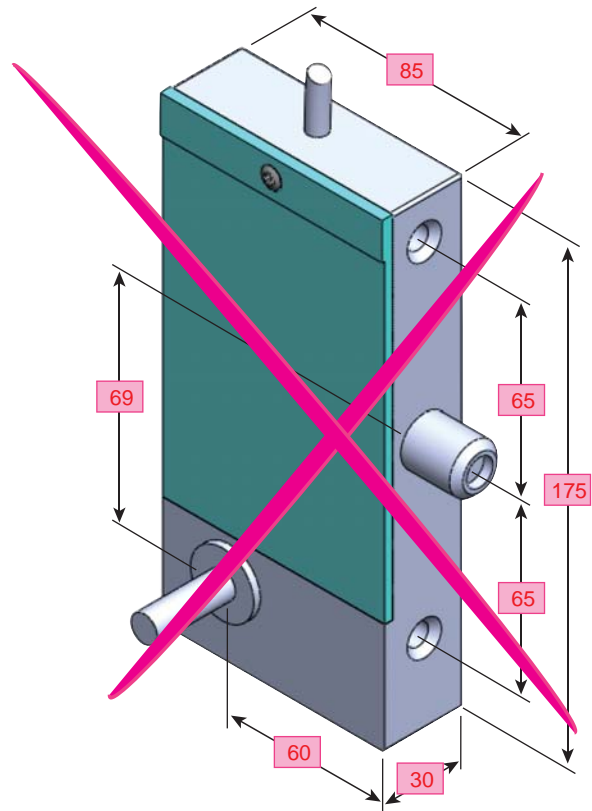

To replace :

Lock SE-7 (Schindler)

Substitution :

LR 180 * * SCH7 (prudhomme S.a.)

ref. : LR180 *G SCH-7

ref. : LR180 *D SCH-7

Mounting stages

GVR lock keeper mounting.

Lock keeper adjustment

Pin adjustment