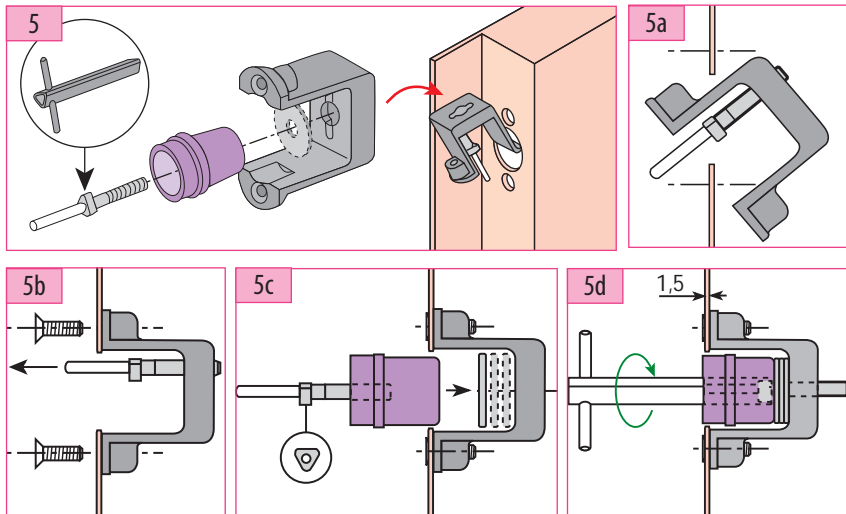

To replace :

Lock SE-7 (Schindler)

Substitution :

LR 180 * * SCH7 (prudhomme S.a.)

ref. : LR180 *G SCH-7

ref. : LR180 *D SCH-7

Mounting stages

GVR lock keeper mounting.

Lock keeper adjustment

Pin adjustment