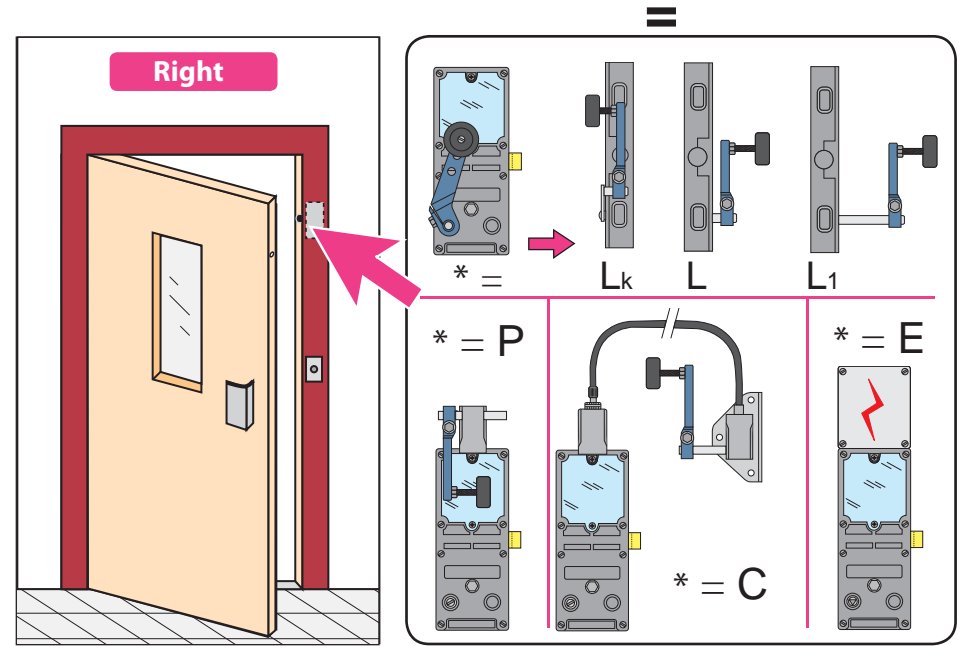

To replace :

Lock SE-7 (Schindler)

Substitution :

LR 180 * * SCH7 (prudhomme S.a.)

ref. : LR180 *G SCH-7

ref. : LR180 *D SCH-7

Mounting stages

GVR lock keeper mounting.

Lock keeper adjustment

Pin adjustment