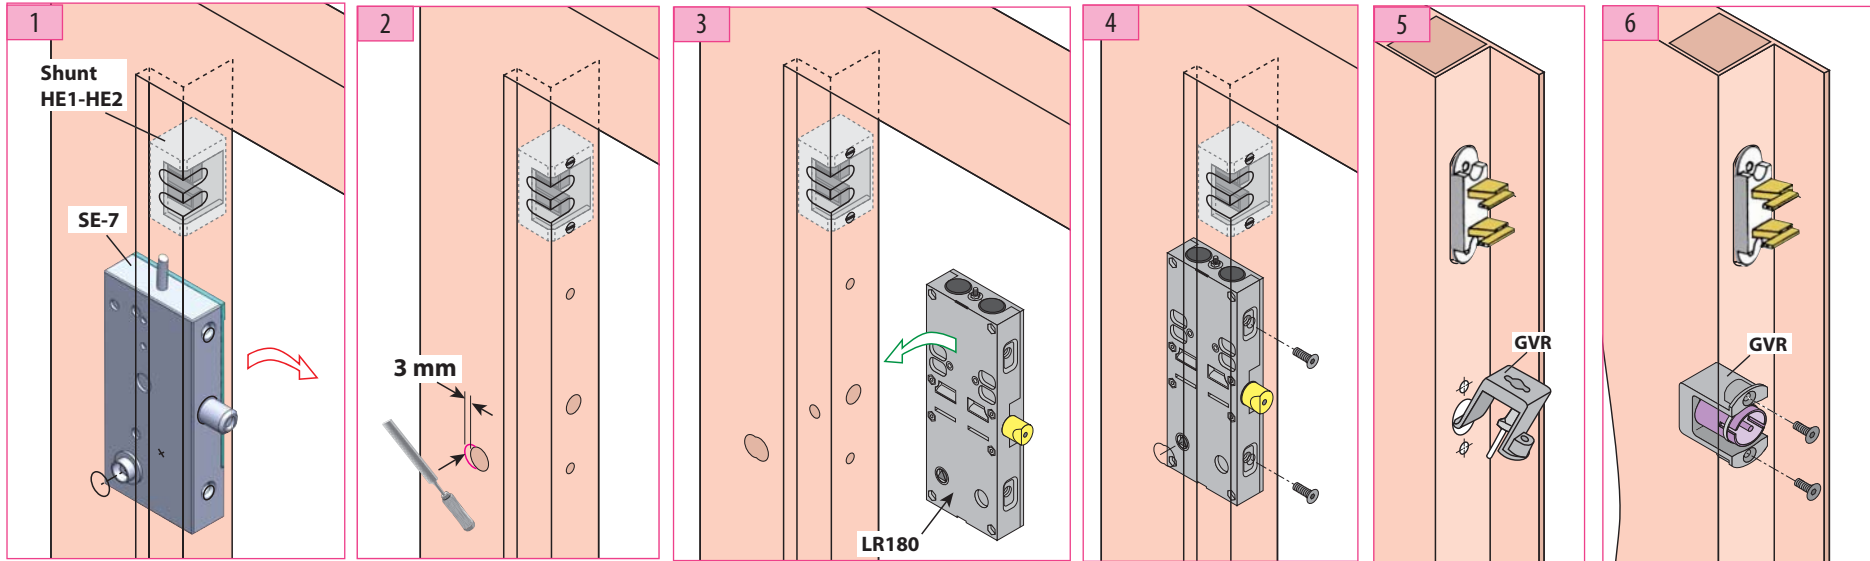

To replace :

Lock SE-7 (Schindler)

Substitution :

LR 180 * * SCH7 (prudhomme S.a.)

ref. : LR180 *G SCH-7

ref. : LR180 *D SCH-7

Mounting stages

GVR lock keeper mounting.

Lock keeper adjustment

Pin adjustment